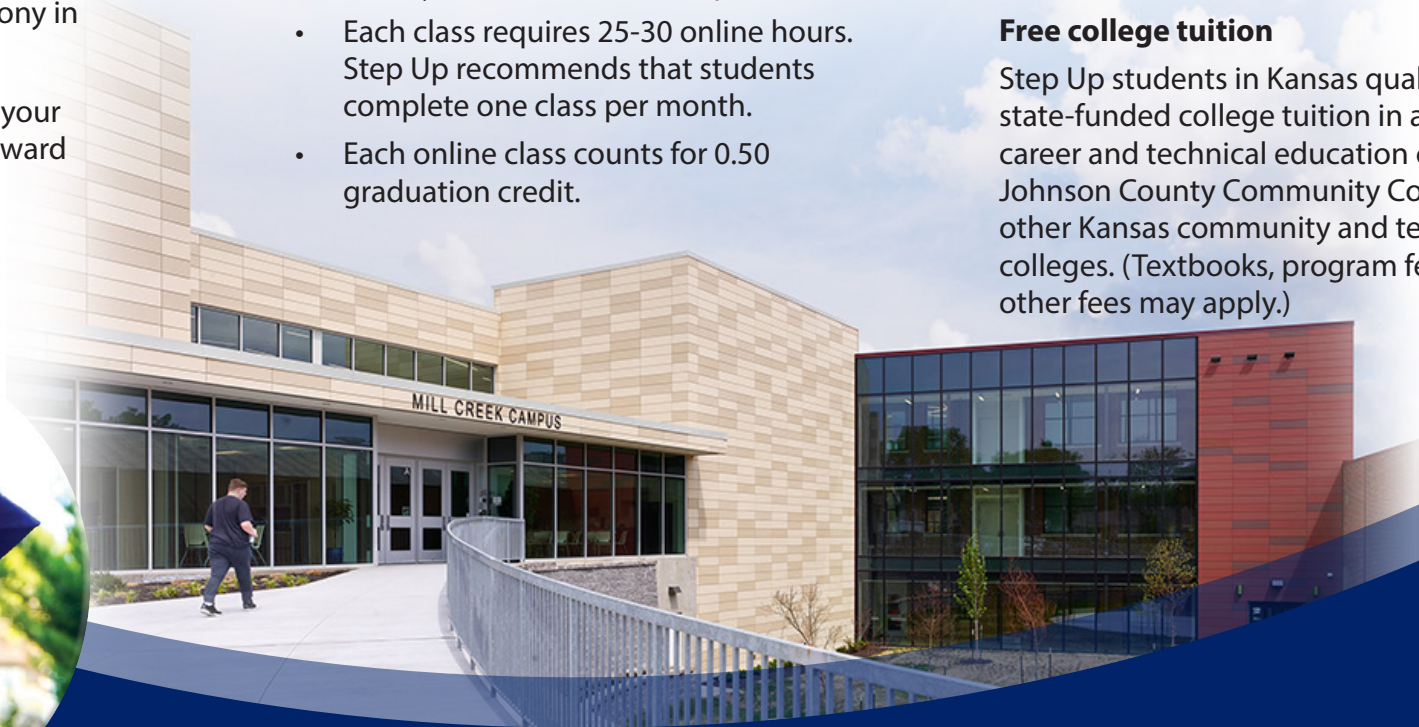

The current times for Step Up are
Monday - Friday / 8:00 am - 3:30 pm